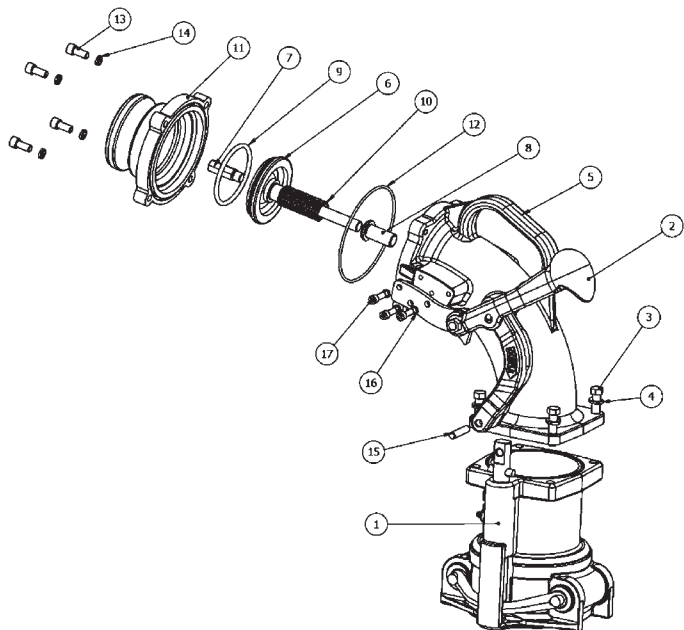

VR6500 Series Vapor Elbows

Bill of Materials

| Item # | Description | Part # | Qty |
|--------|-------------------------|--------------------------|-----|
| 1 | complete bottom body | VR6230 | 1 |
| 2 | handle assembly | use kit VR6500RK1 | 1 |
| 3 | body bolt | use kit 6000EHK | 4 |
| 4 | body lock washer | use kit 6000EHK | 4 |
| 5 | elbow body | --- | 1 |
| 6 | poppet valve | VR6000-4 | 1 |
| 7 | poppet valve stand off | VR6000-5 | 1 |
| 8 | poppet bushing | VR6000-3 | 1 |
| 9 | FKM O-ring | O-RING-AS-334 | 1 |
| 10 | poppet spring | L1110-L2287 | 1 |
| 11 | outlet adapter & O-ring | VR6000-6 | 1 |
| 12 | outlet O-ring | 110319 | 1 |
| 13 | outlet adapter bolt | use kit 6000NPHK | 4 |
| 14 | outlet lock washer | use kit 6000NPHK | 4 |
| 15 | lower lever pin | 111728 | 1 |
| 16 | side plate lock washer | 111569 | 3 |
| 17 | side plate bolt | 111732 | 3 |

Repair Kit

| Part # | Description | Includes Item # |
|------------------|--|-----------------|
| VR6500RK1 | replacement handle, linkage, mounting plate, bolt, nut, bushing and pins | 2 |
| 6000EHK | replacement (4) body bolts and washers | 3, 4 |
| 6000NPHK | adapter hardware kit (4) bolts and lock washers | 13, 14 |