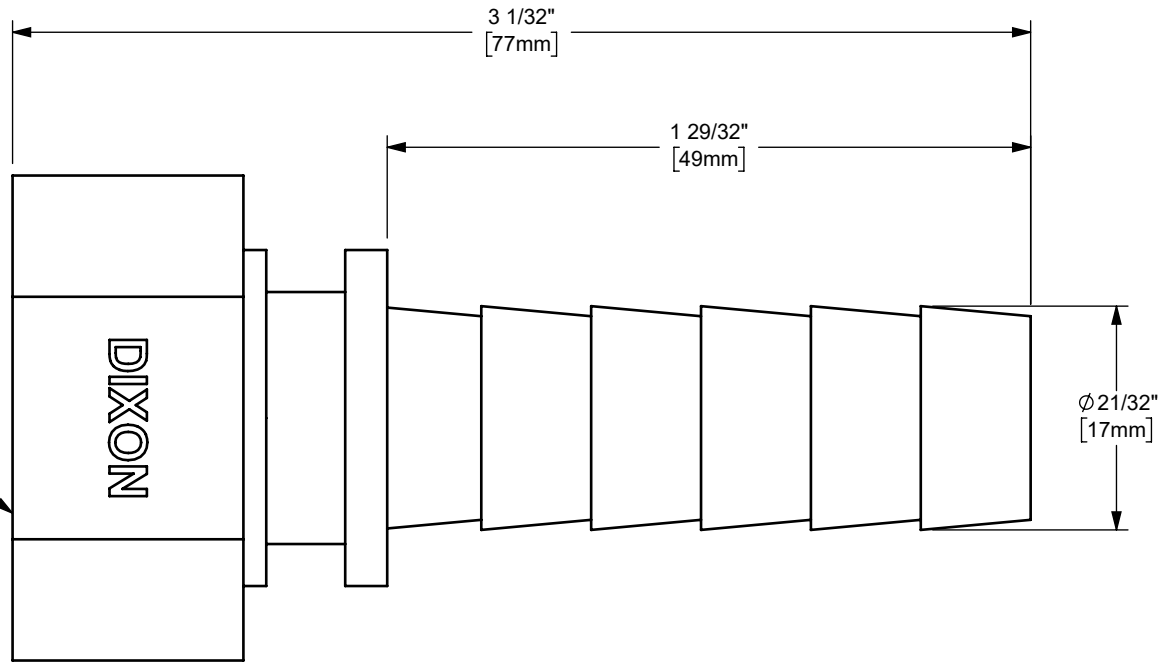

3/4" NH FEMALE (GHT) THREAD

NOTE(S)

- 1) GASKET NOT SHOWN.
- 2) SEE WEBSITE FOR REPLACEMENT PARTS.

The Right Connection™

dixonvalve.com

ITEM NO.	REPLACEMENT PART NUMBER	DESCRIPTION	MATERIAL	QTY.
1	KLW5	3/4" GASKET	LEATHER	1
PROPRIETARY AND CONFIDENTIAL This drawing is owned by Dixon Valve & Coupling Co. and shall be returned upon demand. It is loaned on condition that it shall not be copied or reproduced or submitted to others without the owners consent. In accepting it subject to this condition the recipient further agrees that this drawing or any design detail or concept disclosed herein shall not be used in any way detrimental to or in competition with the owner. If the recipient does not agree to the terms of this agreement they shall return this drawing immediately. The information contained in this drawing is subject to change without notice.		DIXON U.S.A. <i>THE RIGHT CONNECTION™</i>		
		TITLE: 5/8" SPRAY HOSE x 3/4" FEMALE NH COUPLING MATERIAL: STEEL PART NUMBER: SS547		
DO NOT SCALE THIS DRAWING				