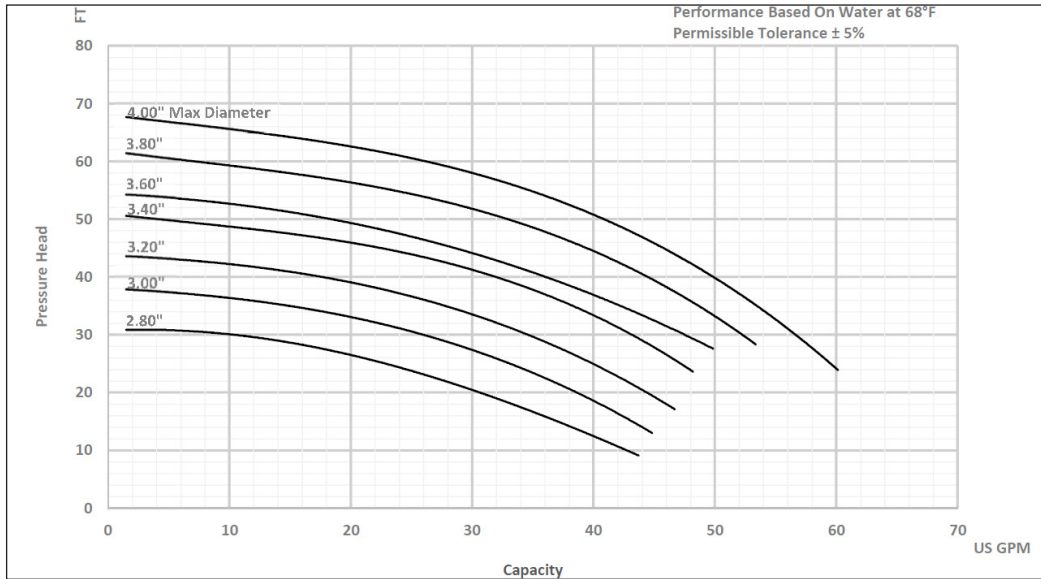

The Right Connection®

ExD-Series Centrifugal Pump Capacity Curve

Model: ExD 110 [3500RPM, Inlet-1.5" Outlet-1.0"]

Dixon Sanitary

N25 W23040 Paul Road • Pewaukee, WI 53072

ph: 800.789.1718 • 262.513.6900 • fx: 800.789.4046 • 262.513.4904