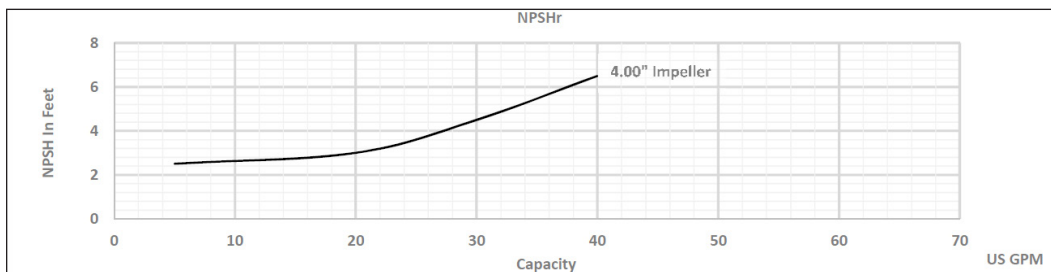

The Right Connection®

ExD-Series Centrifugal Pump Capacity Curve

Model: ExD 110 [3500RPM, Inlet-1.5" Outlet-1.0"]

Dixon Sanitary

N25 W23040 Paul Road • Pewaukee, WI 53072

ph: 800.789.1718 • 262.513.6900 • fx: 800.789.4046 • 262.513.4904