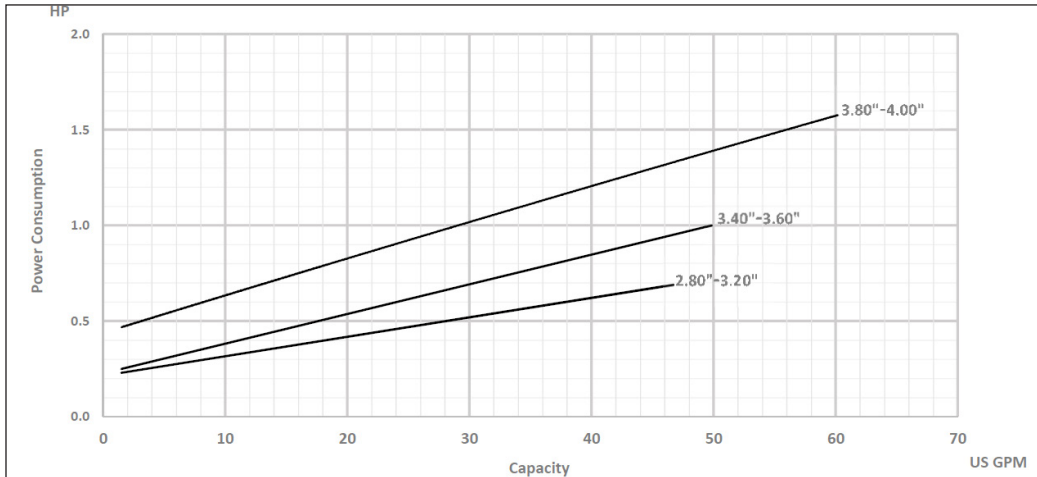

The Right Connection®

ExD-Series Centrifugal Pump Capacity Curve

Model: ExD 110 [3500RPM, Inlet-1.5" Outlet-1.0"]

Dixon Sanitary

N25 W23040 Paul Road • Pewaukee, WI 53072

ph: 800.789.1718 • 262.513.6900 • fx: 800.789.4046 • 262.513.4904